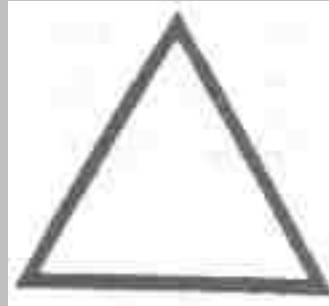

THAUMATURGIC TRIANGLE : Used for magical purposes in casting of spells and the summoning of demons.