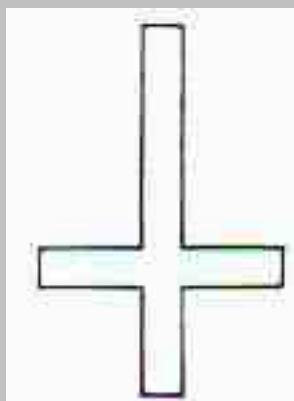

PETER'S CROSS - Satanist symbol, this symbol has been known as Peter's Cross for the better part of two-thousand years. It is written and widely believed that Peter was crucified upside down by his own request.