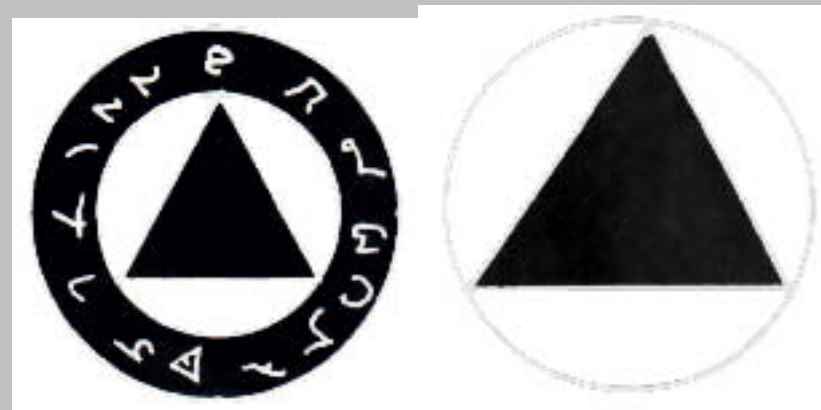

SCARAB: Symbol of the rising sun, the Egyptian sun god Chepri (or Khepera), and protection from evil. To ancient Egyptians, the dung beetle rolled its dung balls like Chepri rolled the sun across the sky.

FISH SYMBOL - Also Ichthys (Greek for fish). associated with the pagan "Great Mother Goddess." It was meant to represent the outline of her vulva. It's associated with Dagon the fish-god of the Philistines. The name Dagon is derived from dag which means fish.

The Christian church teaches that this symbol has existed for centuries- representing the concept: "Jesus, was the Fisher of men."

THAUMATURGIC TRIANGLE. Their adopted symbol to represent their sexual orientation has long been used by Satanist to