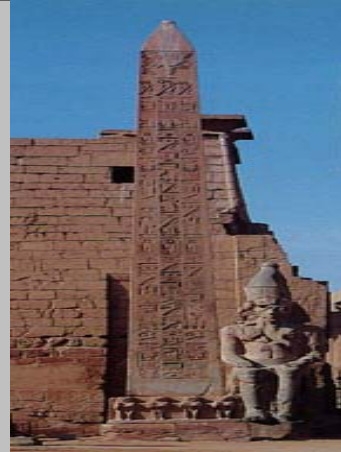

USA, Hawaii

Egypt, Remises III