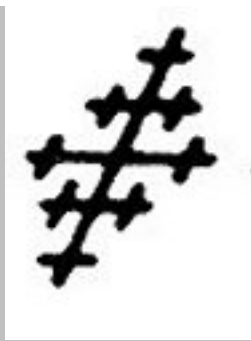

SYMBOL BAPHOMET : Aleister Crowley wore this symbol as well as the 33rd degree founder Albert Pike of the Masons